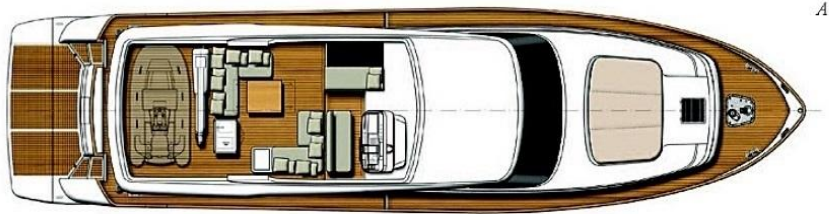

Luxury Motor Yacht

I H A V E A

DREAM

DREAM SANLORENZO

LAYOUTS

SANLORENZO

SANLORENZO

DREAM SPECIFICATIONS

LOA: 24,4m

BUILT: SANLORENZO SHIPYARDS ITALY

REGIST: 2014

CABINS: 4 (8PAX)

TOILETS: 4

CREW: 4

CREW CABINS: 2 CREW WC: 1

MAX SPEED: 31 knts