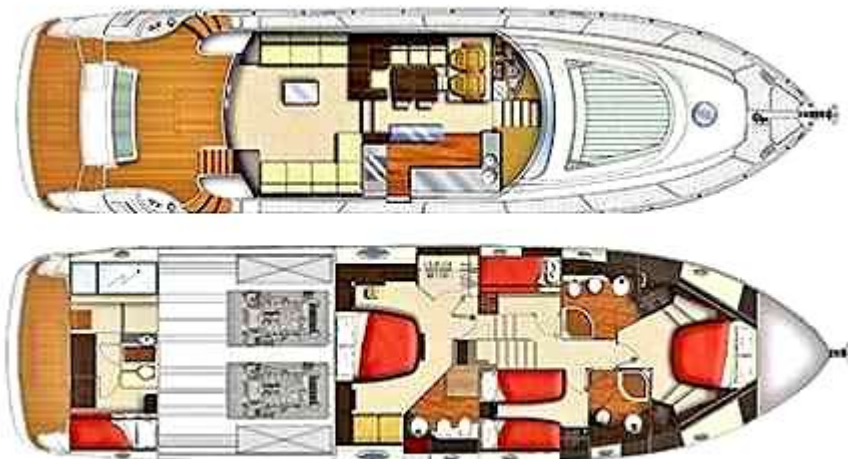

NELLMARE Di ANGELI

SPECIFICATIONS

LOA: 22,4m

BUILT: 2009 AICON SHIPYARDS ITALY

REFIT: 2014

CABINS: 4 (8PAX)

TOILETS: 3

CREW: 3

CREW CABINS: 2 CREW WC: 1

MAX SPEED: 31 knts

CRUISING SPEED: 21-23 knts

CONSUMPTION: 380 lt/hr at cruising speed

GENERATOR: 1X21kwa